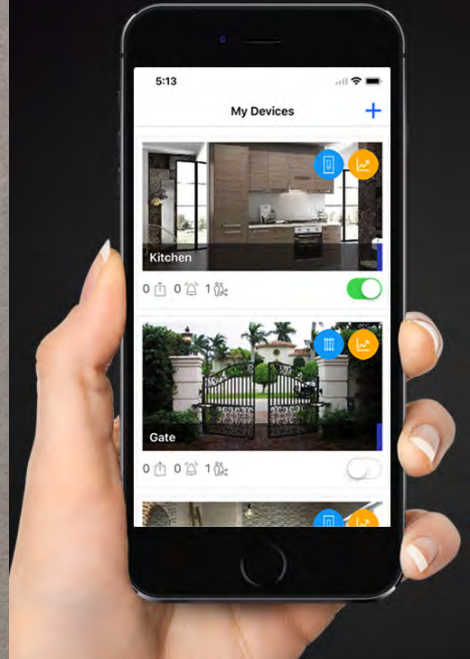

WIFI SMART HUB AND REMOTE CONTROLS

		ORDER CODE	DESCRIPTION	BOX QTY	EX VAT
UNLIMITED GANGS		00540	Retrotouch Home Remote Hub Control all you remote light switches, set scenes all from your phone or tablet.	1/10	£41.66
27 GANGS		00185	Master scene remote V2 27 single gangs, 2 scenes and master off	1/10	£24.99
3 GANGS		00881	Mini remote 3 single gangs and a master off button	1/10	£7.49

SMART HOMETECHNOLOGY

Our Crystal iotty smart WiFi touch switches boast a LED backlight halo for a sophisticated lighting solution.

These sleek switches can be controlled wirelessly via App or voice control via Alexa or Google Assistant and are the perfect choice to bring home automation a touch of class to your home or business.