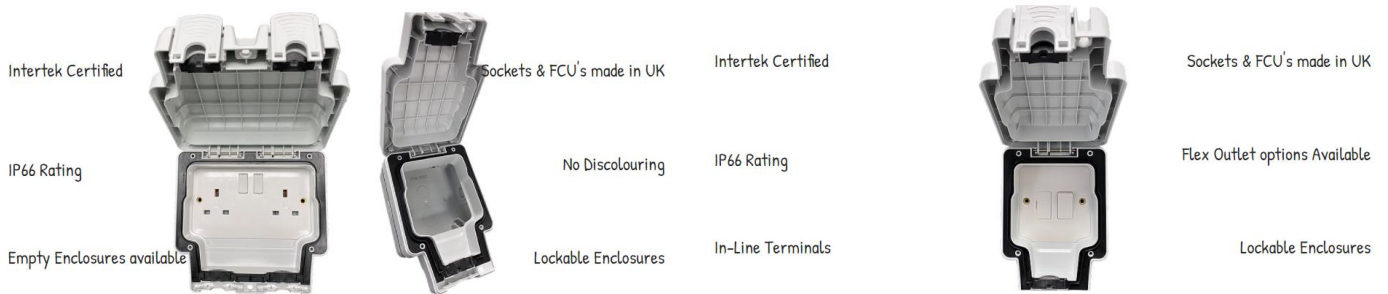

# WEATHERPROOF, DUSTPROOF AND LOCKABLE EXTERIOR ACCESSORIES

VERSO has been designed for the sole purpose of providing the best accessories on the market both in function and installation. We have and continue to invest in the development of this range to ensure that it is everything you could want from a wiring accessory.

Part Number	Description	Trade Price
VIP001	1G ENCLOSURE	£16.64
VIP002	2G ENCLOSURE	£20.87
VIP111	1 GANG DP 20AX SWITCH	£14.09
VIP112	1 GANG 2 WAY 20AX SWITCH	£16.11
VIP112R	1G RETRACT 20AX SWT W/N	£19.22
VIP122	2 GANG 2 WAY 20AX SWITCH	£20.41
VIP201	UN-SWTCH FCU W F/O PLATE	£19.05
VIP211	SWTCH FCU W FO PLATE	£19.61
VIP310	1G 13A SP UN-SWT SOCKET	£19.23
VIP311	1G 13A SP SWTCH SOCKET	£18.45
VIP312	1G 13A DP SWTCH SOCKET	£19.56
VIP320	2G 13A SP UN-SWT SOCKET	£21.81
VIP321	2G 13A SP SWTCH SOCKET	£22.47
VIP322	2G 13A DP SWTCH SOCKET	£25.13